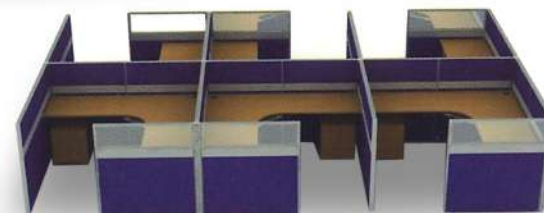

TSWJ-1
"The J concept"

TSWJ-2
"For a better corner"

TSWJ-3
"The odd make it perfect"

TSWJ-4
"A modern look"

CABINET STORAGE

DESKING PANEL
ULTRA THIN 18mm

DESKING PANEL
35mm THICKNESS

Drawer Filing Cabinet Full Height Cupboard w Glass Sliding Door Full Height Cupboard w Steel Sliding Door Full Height Cupboard w Steel Swing Door

Mobile Compactors Compartment Locker Pigeon Hole

Standard Board Size (W x H)

300 x 300 mm (11 x 11)
430 x 300 mm (16 x 11)
700 x 300 mm (26 x 8)
900 x 450 mm (34 x 15)
900 x 600 mm (34 x 21)
900 x 800 mm (34 x 29)
1200 x 900 mm (46 x 31)
1500 x 900 mm (54 x 31)
1800 x 900 mm (66 x 31)
1200 x 1200 mm (46 x 46)
1500 x 1200 mm (54 x 46)
1800 x 1200 mm (66 x 46)
2400 x 1500 mm (81 x 54)
3000 x 1200 mm (110 x 46)

Overall Size

Length	Height
1200 mm	1200 mm
1500 mm	1200 mm
1800 mm	1200 mm
2400 mm	1500 mm
3000 mm	1200 mm

Sliding Board Size

Length	Height
1200 mm	1200 mm
1500 mm	1200 mm
1800 mm	1200 mm
2400 mm	1500 mm
3000 mm	1200 mm