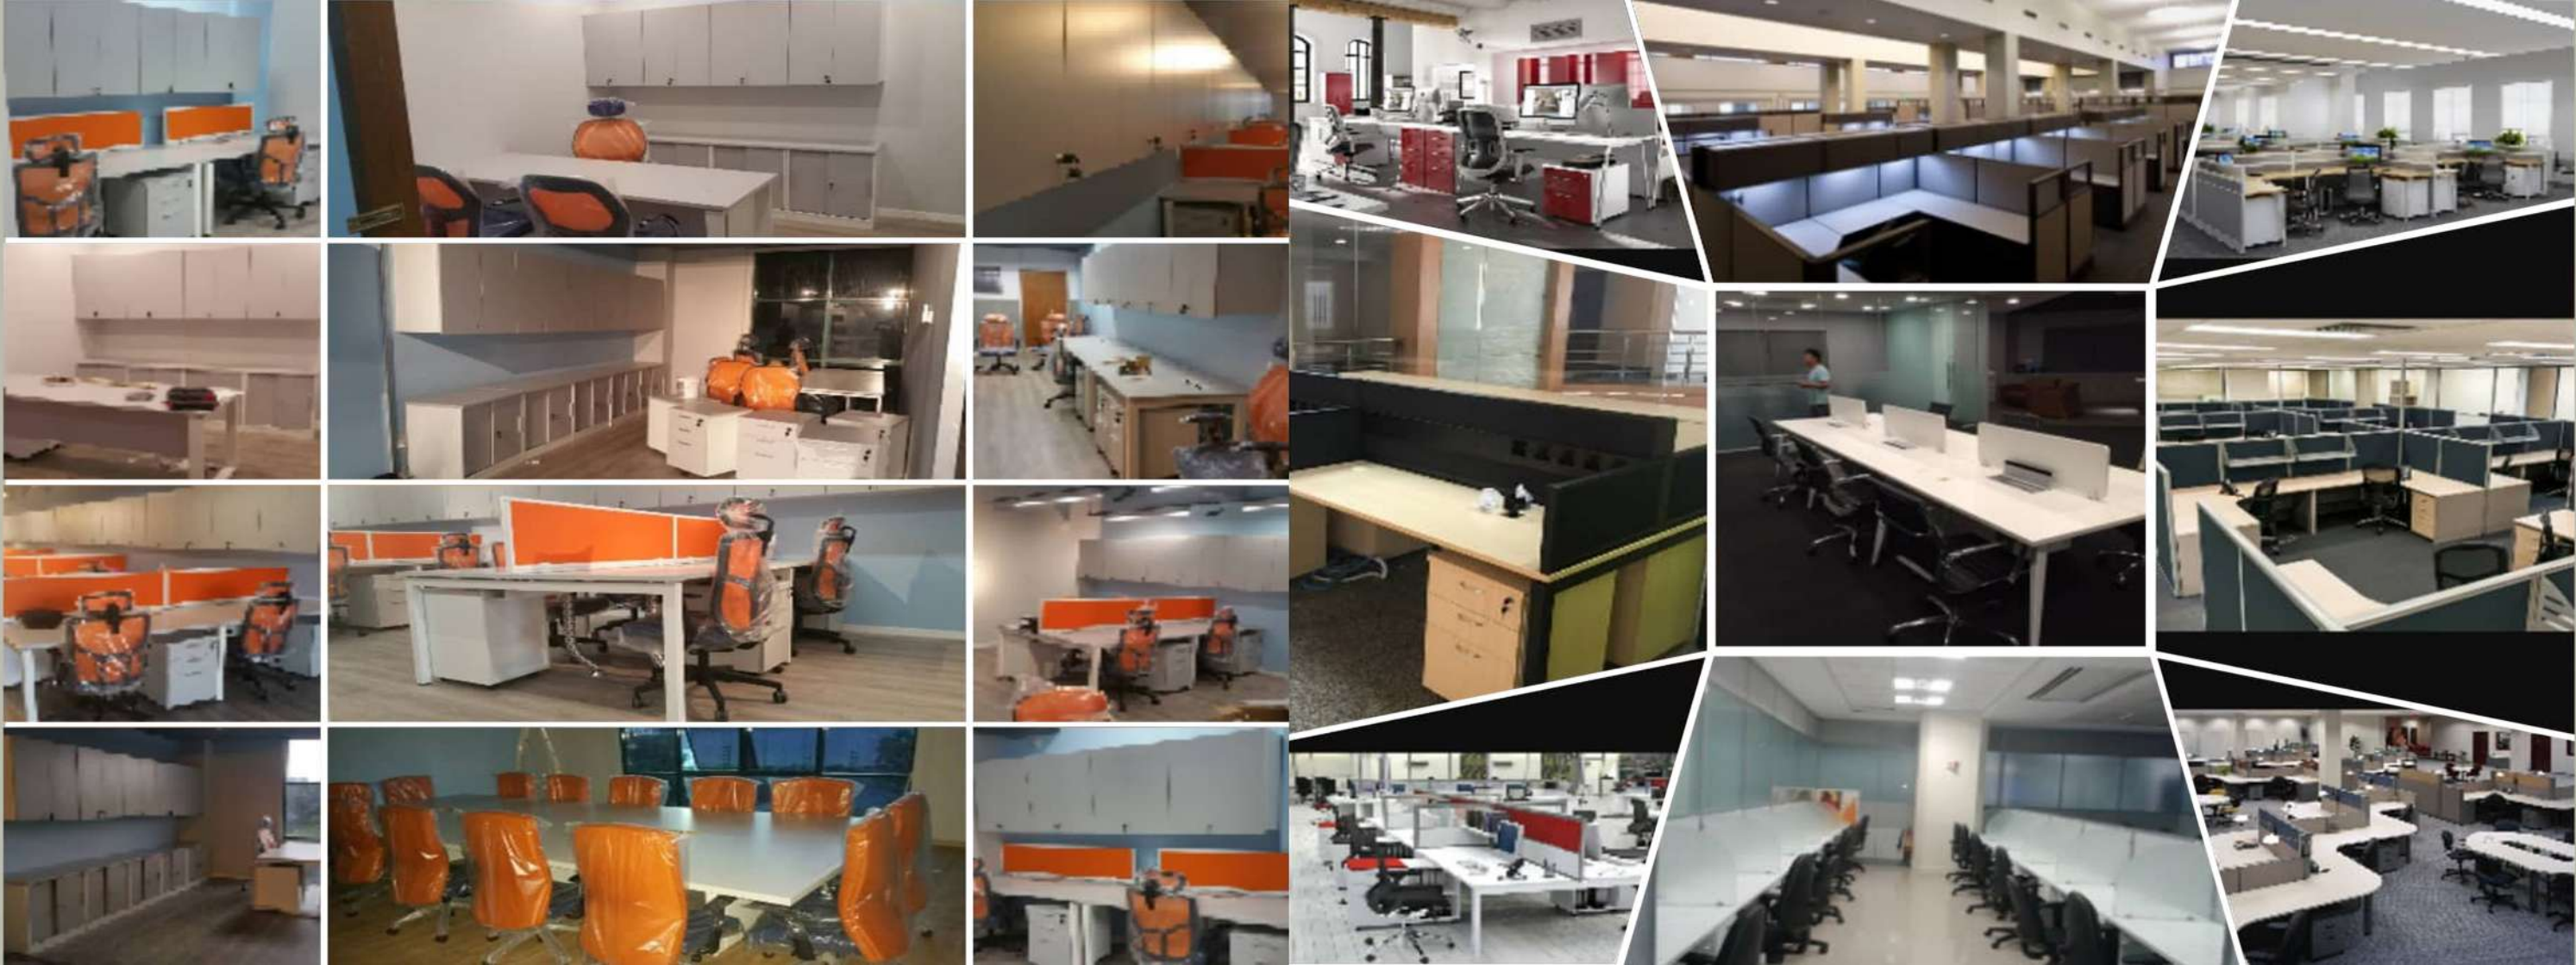

COMMERCIAL

COMMERCIAL