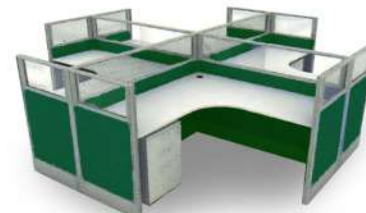

TSWJ-1
"The J concept"

TSWJ-2
"For a better corner"

TSWJ-3
"The odd make it perfect"

TSWJ-4
"A modern look"

CABINET STORAGE

DESKING PANEL
ULTRA THIN 18mm

DESKING PANEL
35mm THICKNESS

Drawer Filing Cabinet Full Height Cupboard w Glass Sliding Door Full Height Cupboard w Steel Sliding Door Full Height Cupboard w Steel Swing Door

Mobile Compactors Compartment Locker Pigeon Hole

Standard Board Size (W x H)

300 x 300 mm (11 x 11)
430 x 300 mm (16 x 11)
700 x 300 mm (26 x 8)
900 x 450 mm (34 x 15)
900 x 600 mm (34 x 21)
900 x 800 mm (34 x 29)
1200 x 900 mm (46 x 31)
1500 x 900 mm (54 x 31)
1800 x 900 mm (66 x 31)
1200 x 1200 mm (46 x 46)
1500 x 1200 mm (54 x 46)
1800 x 1200 mm (66 x 46)
2400 x 1500 mm (81 x 54)
3000 x 1200 mm (110 x 46)

Overall Size

Length	Height
1200 mm	1200 mm
1500 mm	1200 mm
1800 mm	1200 mm
2400 mm	1500 mm
3000 mm	1200 mm

Sliding Board Size

Length	Height
1200 mm	1200 mm
1500 mm	1200 mm
1800 mm	1200 mm
2400 mm	1500 mm
3000 mm	1200 mm